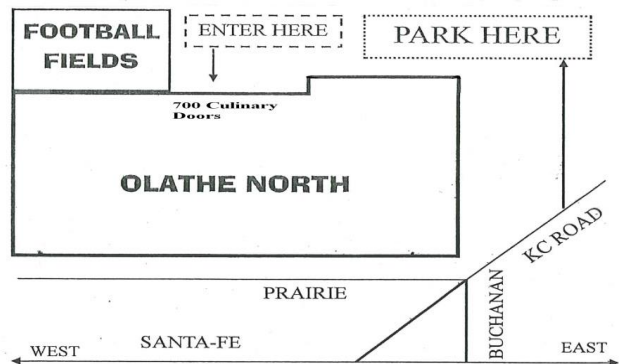

Olathe North's Trick-or-Treat Night

Date: October 25, 2017

Time: 6:00 pm – 7:30 pm

Enter if you Dare: Through the 700/Culinary Doors

All trick-or-treaters must be with a parent at all times.

There will also be games in the commons.