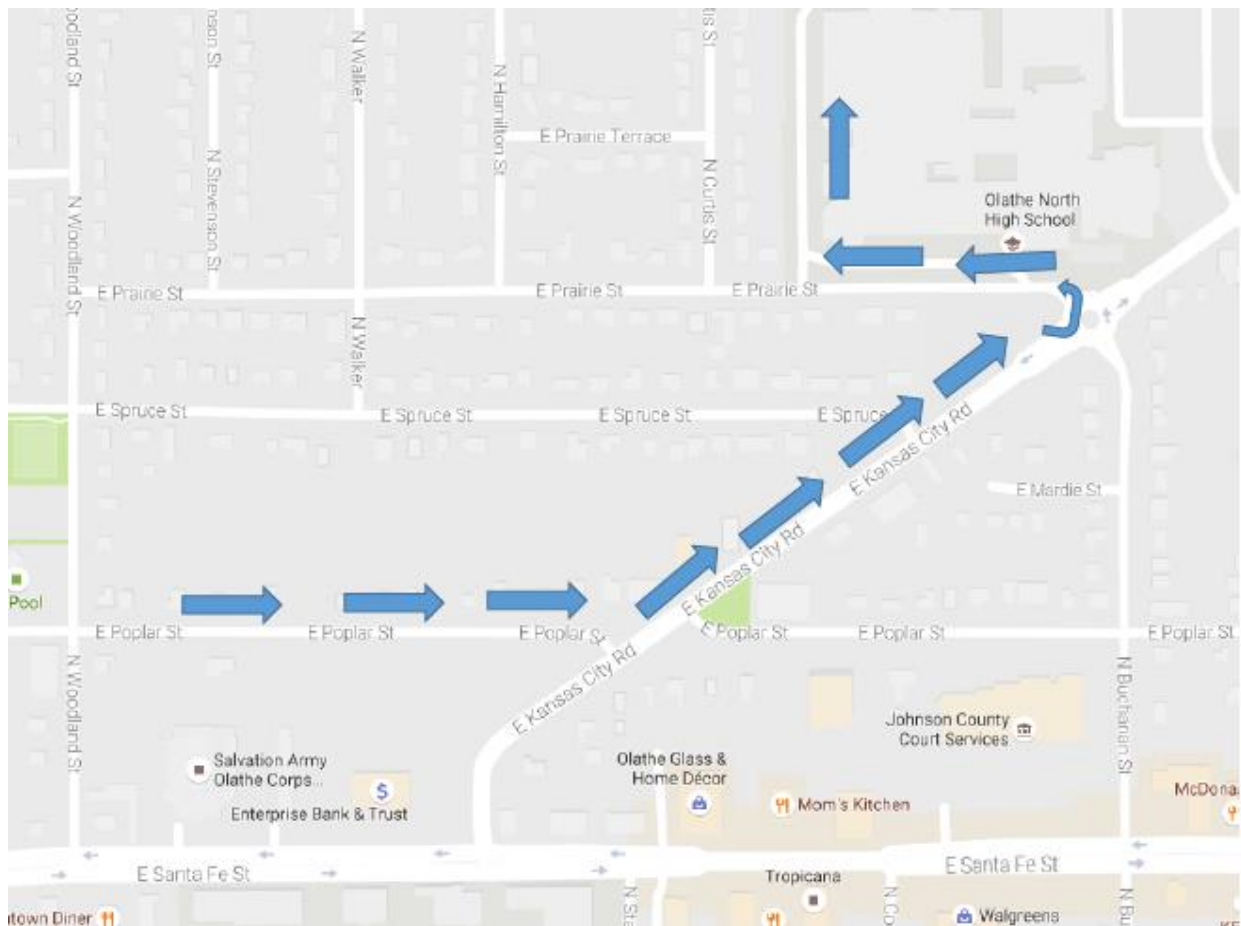

Parade will stage at Popular-KC Road. It will follow KC Road Northeast toward Olathe North High School. Circle only on the west side the round-about, flow west along Prairie in front of ONHS, and turn into the west (faculty) parking lot. The parade will end on the practice field for the pep rally.