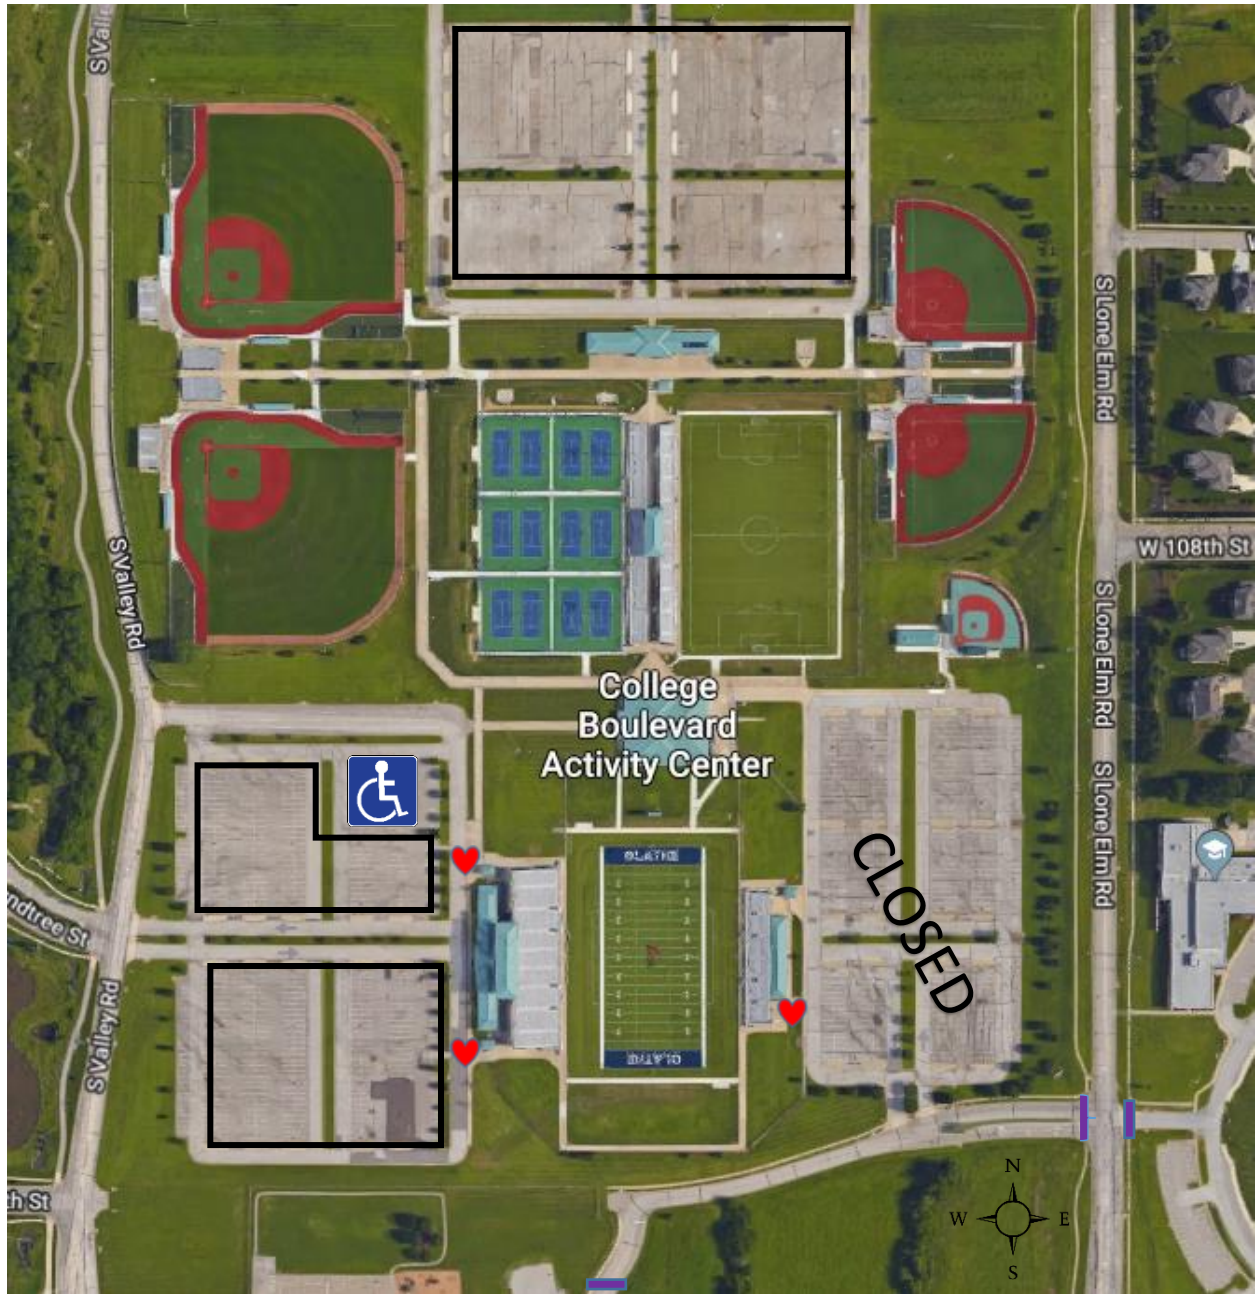

CBAC – Graduation Parking Lot Diagram

	Handicap Parking
	Free Bottled Water
	Parking – Parents/Guests
	Road Blockade

- Parking is also available at ONW and PRT
- CBAC east parking lot is closed
- Handicap parking is also available in north parking lot
- Golf cart shuttle available for those needing assistance
- Overflow parking at Olathe Northwest HS